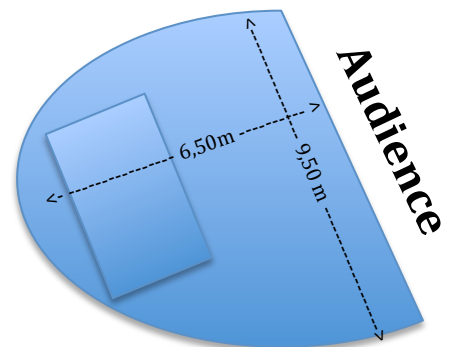

Tech specs

KUBANA LIVE CLUB SIEGBURG

08 / 2016

PA:

4x Nexo PS15 (2 per side) & LS1200 & RCF Subs

4x Nexo PS10 Delay Line (2 per side) & 15" outfill

Stage: *Halbkreis Form / Half Circle design*

Accessible from Backstage

Dimensions:

Breite: 9,50m, Tiefe: 6,50m, Höhe: 0,60m, Lichte Höhe: 3,20m

Width: 31 ft, Depth: 21 ft, Height: 2 ft, Headroom: 9,5 ft

FoH:

1x Yamaha M7CL 48

1x CD-Player

1x D-Two Tap Delay

1x Yamaha SPX 990